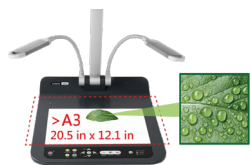

## 4K Desktop Document Camera

A 4K document camera with 300x zoom, HDMI, VGA, USB, and IP streaming.

Lumens® PS753 is a 300x zoom desktop document camera with a professional Sony imaging sensor. It delivers vivid colors and detailed pictures whether it is reproducing a document or a 3D object. The PS753 is easy to connect to computers, displays, and networks, with HDMI, VGA, USB, and IP outputs. It is designed for use in lecture halls and professional meetings, which require the highest resolution images for display on large screens or where the capture of fine detail is essential.

### Key Features

- 4K Resolution with 300x zoom
- Supports HDMI, VGA, Ethernet, and USB output
- Shooting area (20.5" x 12.1") larger than A3
- Records to USB drives
- HDMI pass-through up to 4K resolution

### Wide Shooting Area

Lumens PS753 is extremely versatile, capable of reproducing documents and objects larger than A3 in size (over 20.5" x 12.1" / 50cm x 30cm). This gives presenters and demonstrators the flexibility that less powerful visualizers cannot match. Where the operator needs a close-up shot, the 300x zoom can capture the finest detail. For maximum versatility, the ePTZ functionality changes the camera angle and position to focus on a specific part of the object. This gives you the precise image you need every time.