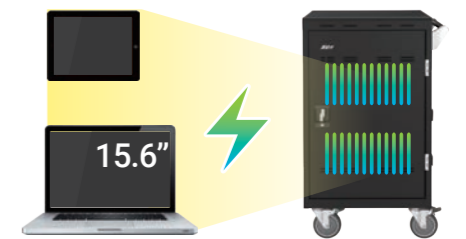

One Cart Fits All

The E24c+ easily fits 24 laptops, Chromebooks and tablets with screens up to 15.6". Need to charge your own laptop too? No problem, just plug it in.